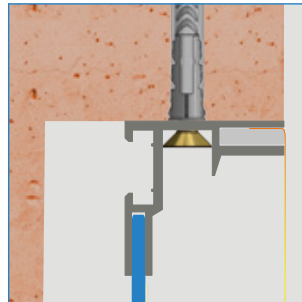

– *thinnest full-face LED frame in the world*

- *frame profile available in 2 depths - 35 and 65 mm*
- *full-area, homogeneous illumination thanks to high quality LED technology with specially adapted lens shape*
- *modern LED technology - energy saving*
- *luminance approx. 45 watt/m², 7000 lm, 1600 cd/m², colour temperature 6500 kelvin*
- *costom sizes available*
- *inset wall mounting optional*

Profildesign mf-35 / profile design mf-35

Zubehör / accessories

Eckverbinder /
corner connector

gerader Verbinder /
straight connector

LED Module /
LED lights

Dimmer / dimmer

Profile in diversen
Farben erhältlich /
profiles in various
colours available

■ Wantmontage / wall mounting

■ Laibung / inset into wall

Profildesign mf-65 / profile design mf-65