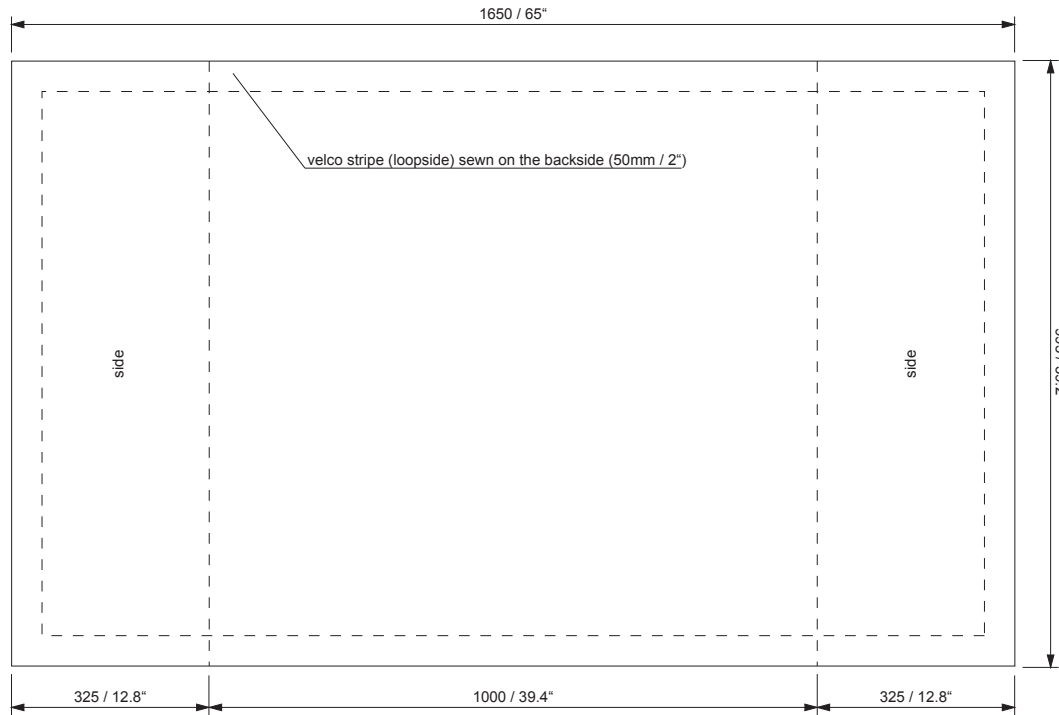

softEXPO_counter

TEMPLATE
measurements in mm / inch

soft expo counter